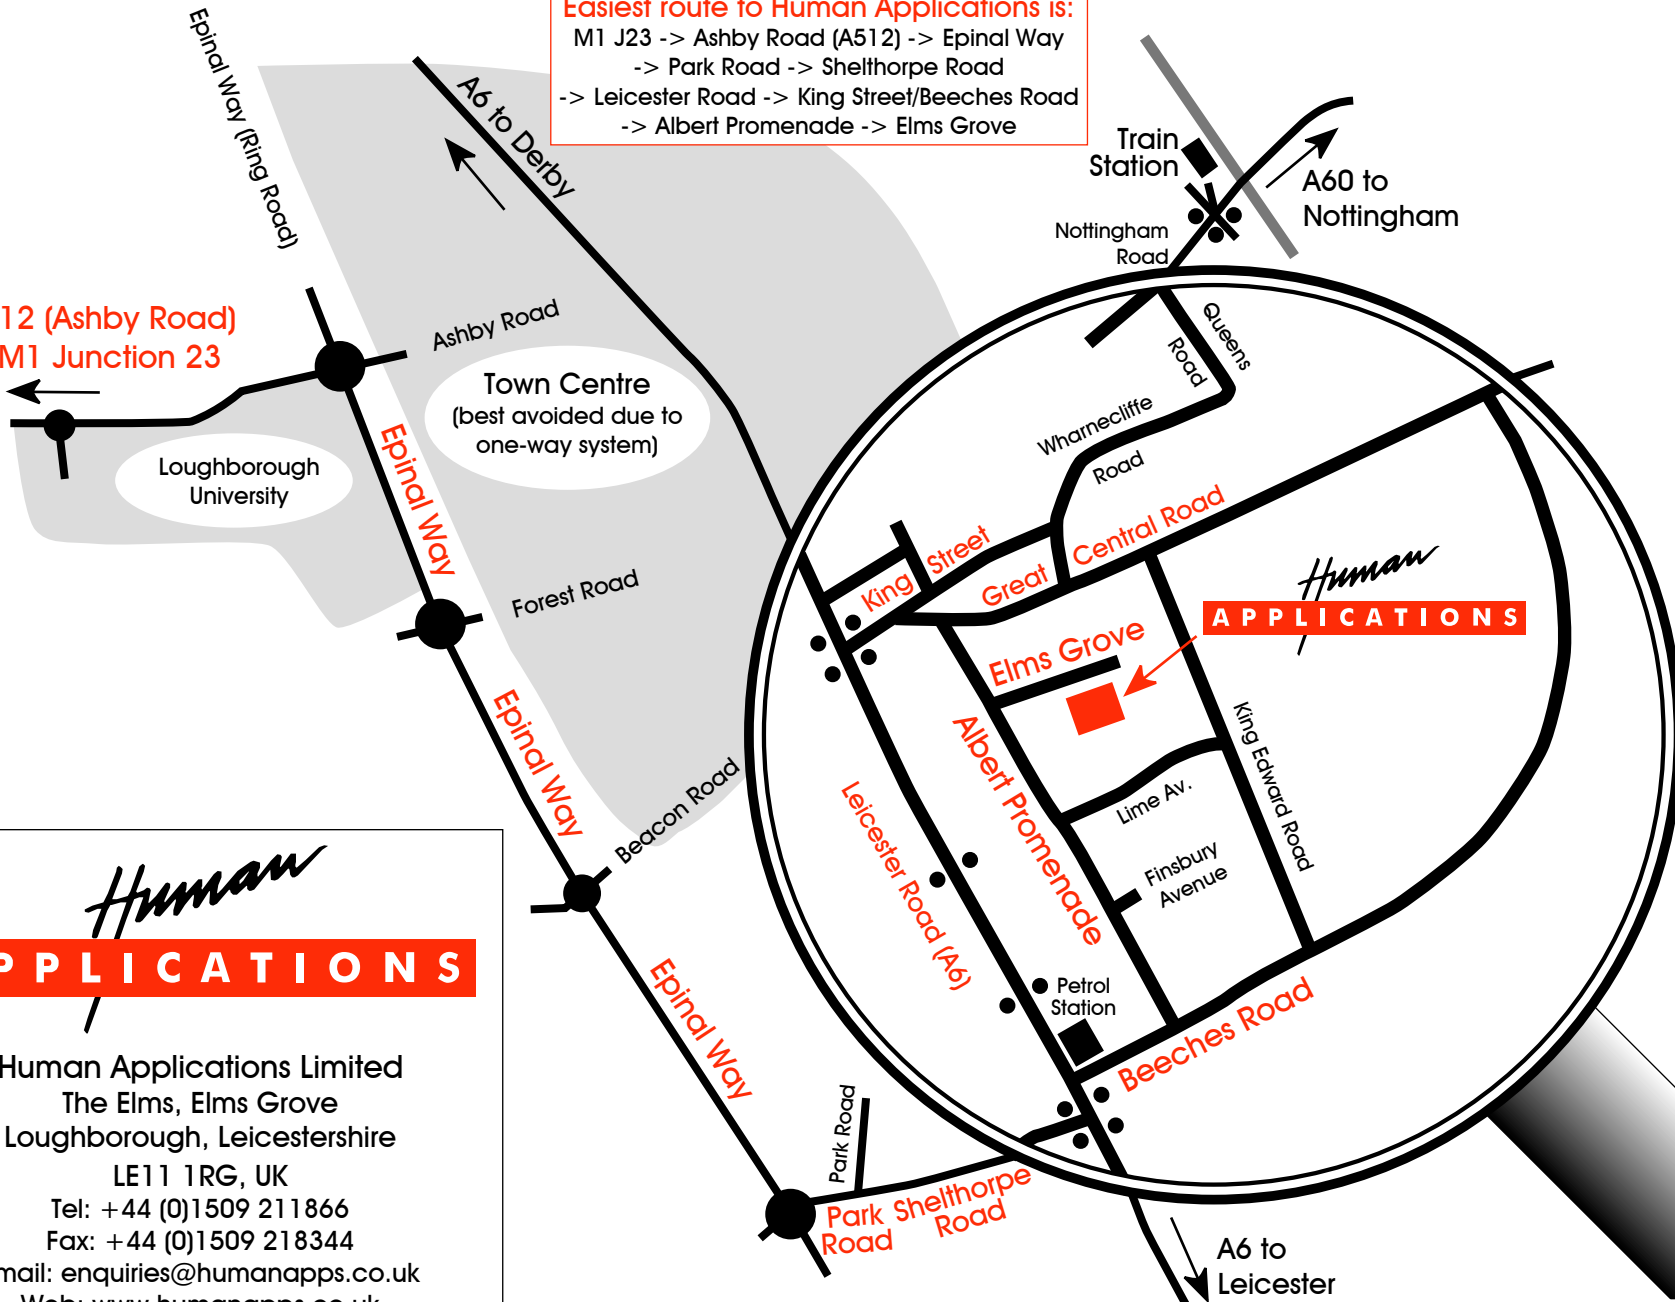

Easiest route to Human Applications is:
 M1 J23 -> Ashby Road (A512) -> Epinal Way
 -> Park Road -> Shelthorpe Road
 -> Leicester Road -> King Street/Beeches Road
 -> Albert Promenade -> Elms Grove

**A512 (Ashby Road)
to M1 Junction 23**

Town Centre
(best avoided due to
one-way system)

Loughborough
University

Human
APPLICATIONS

Human
APPLICATIONS

Human Applications Limited
 The Elms, Elms Grove
 Loughborough, Leicestershire
 LE11 1RG, UK
 Tel: +44 (0)1509 211866
 Fax: +44 (0)1509 218344
 Email: enquiries@humanapps.co.uk
 Web: www.humanapps.co.uk